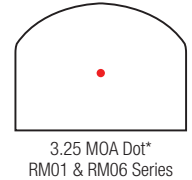

RMR® (Adjustable LED)

*Reticles not shown to scale.