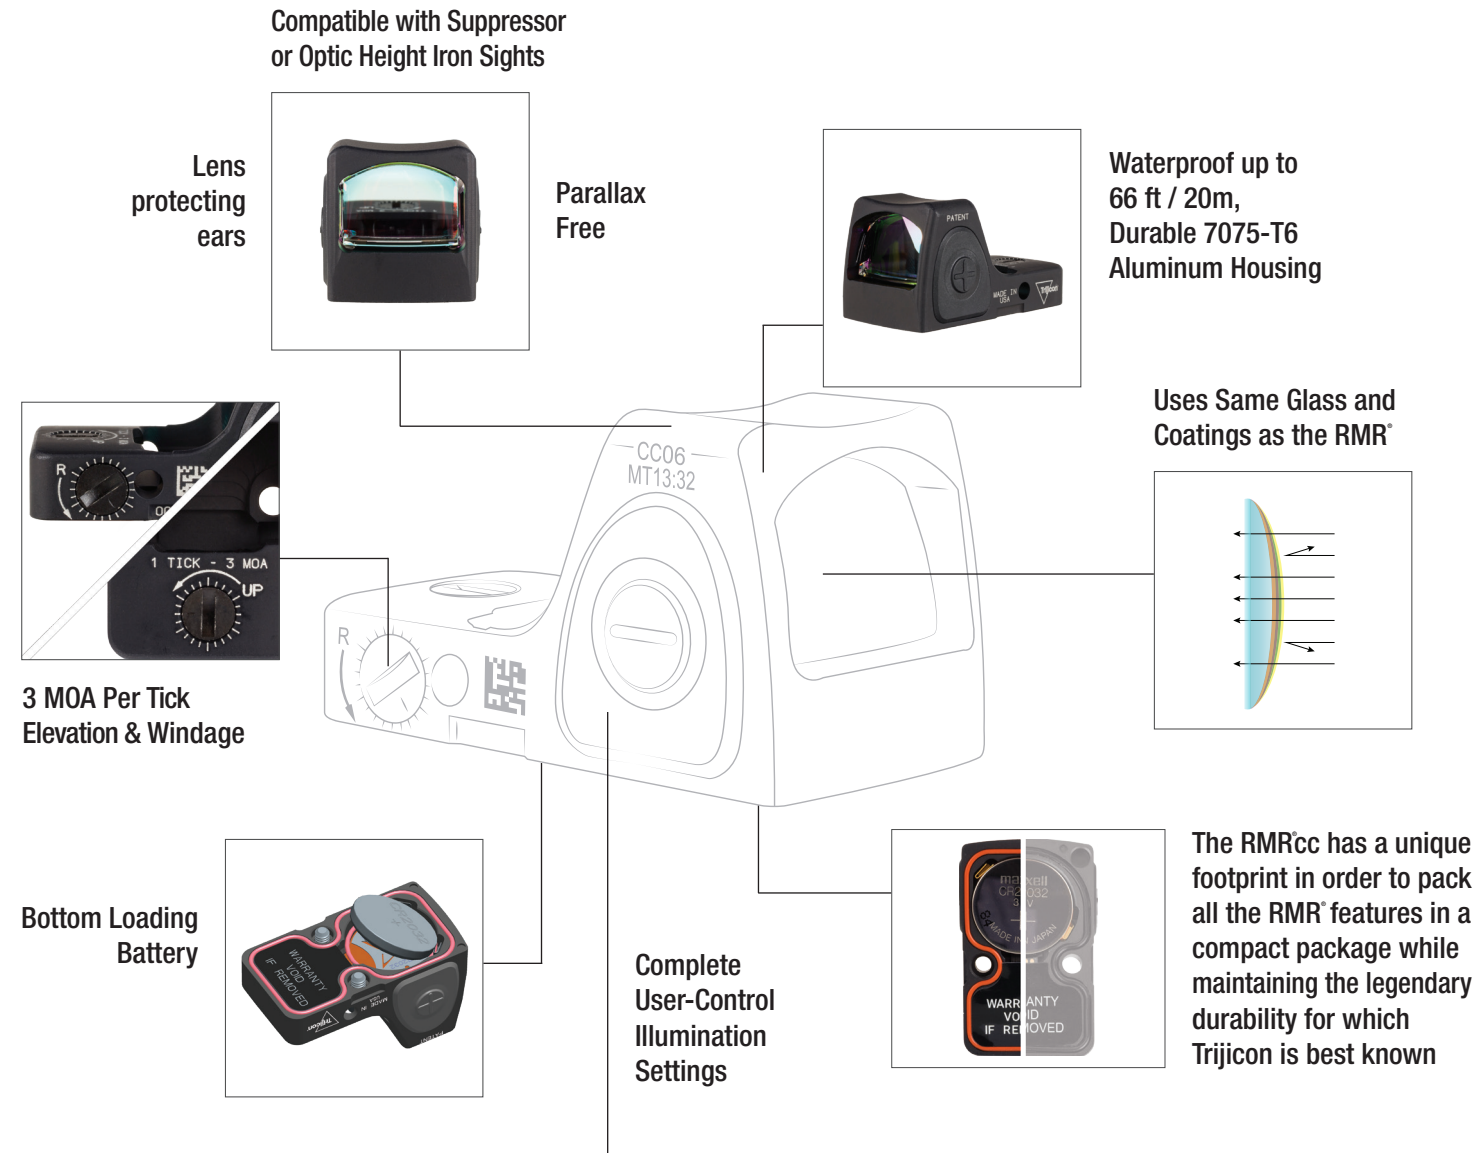

Born from the industry-leading Trijicon RMR<sup>®</sup>, the new RMR<sup>cc</sup> has the same reliability you expect, designed for concealed carry. The slimmer design fits a variety of pistols providing comfort during everyday carry. Carry confidently with a sight that increases your speed, improves your accuracy, and keeps your focus on the target.

Alaska-to-Africa Tested | Immersion Tested | Solid Zero Tested  
Vibration Tested | Drop Tested

Visit [Trijicon.com/Science](https://www.trijicon.com/Science) to learn more.

# Features and Benefits

8 Brightness Settings Including 1 Super Bright Mode and 2 Night Vision Modes

“Lock-out” Mode: Secures the Auto-Brightness Setting which is Ideal for Everyday Carry

“Lock-in” Mode: Secures the User-Chosen Brightness Setting Indefinitely