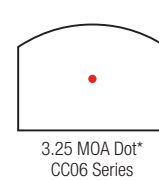

RMR® (Adjustable LED)

*Reticles not shown to scale.